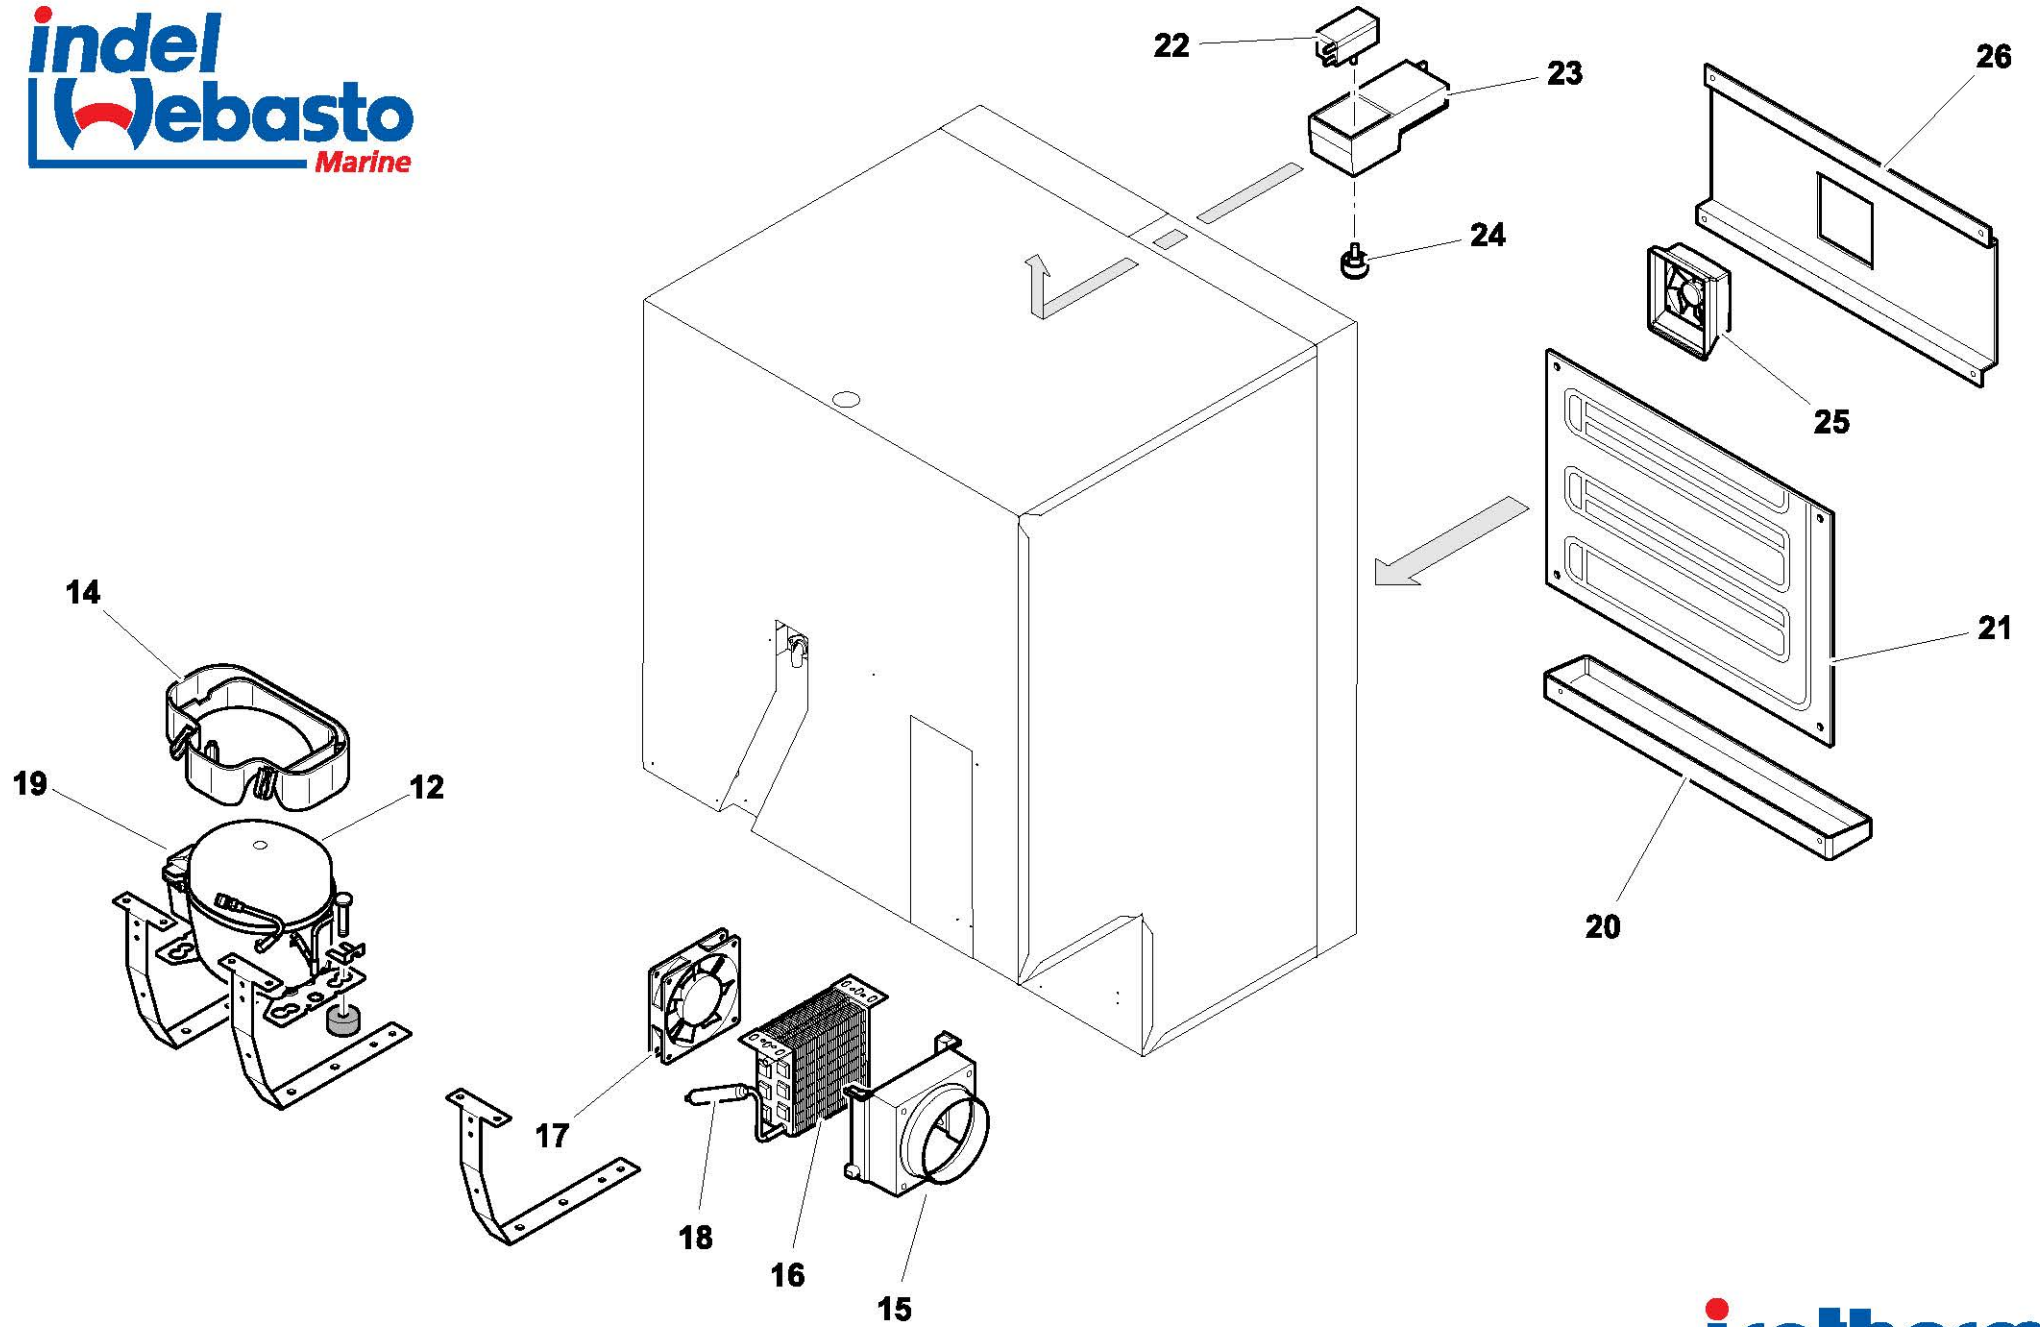

DR 160 Frigo - CABINET

DR 160 Frigo - COOLING UNIT

NUMERO NUMBER	CODICE ARTICOLO ITEM CODE	DESCRIZIONE ARTICOLO ITEM DESCRIPTION
2	SGD00051AA	GUIDA FISSA DX+SX X KIT GUIDE LUNGHE SENZA PISTONE LONG FIRM SLIDE RH+LH WITHOUT PISTON FOR SLIDE KIT
3	SGB00130AA	FLANGIA FLUSH MOUNTING INOX 3- LATI DR160 FLUSH MOUNTING FRAME 3-SIDE DR160
4	SGB00167AA	FLANGIA FM LATO INFERIORE DR160 INOX LOWER SIDE FM FRAME DR 160 INOX
5	SGC00388AA	CASSETTO SUPERIORE COMPLETO DR160LIGHT COMPLETE UPPER DRAWER DR160LIGHT
6	SGD00027AA	KIT GUIDE FISSE SCORRIMENTO CORTE SHORT SLIDE DRAWER KIT
7	SGC00397AA	CASSETTO INFERIORE COMPLETO DR160 LIGHT RIF. G905 COMPLETE LOWER DRAWER DR160 LIGHT REF. G905
8	SGD00012AA	MANIGLIA INOX "CRUISE INOX" INOX HANDLE/LOCKER FOR "CRUISE INOX"
9	SGC00396AA	CASSETTO PLASTICA INFERIORE DR160 LIGHT PLASTIC LOWER DRAWER FOR DR160 LIGHT
10	SGC00398AA	CASSETTO PLASTICA SUPERIORE DR160 LIGHT PLASTIC UPPER DRAWER FOR DR160 LIGHT
11	SGB00117AA	SCONTRINO INOX MANIGLIA CASSETTO INFERIORE DR160/DR190 HINGE DOOR HANDLE FOR DR160/DR190 BOTTOM DRAWER
112	SBA00004DA	COMPRESSORE BD50F SENZA CENTRALINA DANFOSS COMPRESSOR BD50F NO ELECTRICAL UNIT
14	SBE00208AA	RACCOGLIGOCCE COMPRESSORE DR160 LIGHT DRIP TRAY DR160 LIGHT COMPRESSOR
15	SBE00110AA	CONVOGLIATORE CR200-FF DR160 LIGHT PLASTIC AIR CONVEYER FOR CR200-FF DR160 LIGHT
16	SBD00098AA	CONDENSATORE AD ARIA 120x120x60 CONDENSER AIR 120x120x60
17	SBG00005BA	VENTOLA CABLATA 12V LOW SPEED FAN 12V LOW SPEED FOR COMPACT AND CRUISE
18	SBD00007AA	FILTRO DR160 LIGHT FILTER FOR DR160 LIGHT
19	SEG00002DA	CENTRALINA DANFOSS/SECOP 101N0210 BD35/50F 12/24V TP39310 ELECTRICAL UNIT DANFOSS/SECOP 101N0210 BD35/50F 12/24V TP39310
19	SEG00030GA	CENTRALINA DANFOSS/SECOP B35F/BD50F AC/DC 12/24V-115/230V ELECT. UNIT DANFOSS/SECOP BD35F/50FAC/DC 12/24V-115/230V
20	SBE00222AA	RACCOGLIGOCCE INTERNO DR160 LIGHT FRIGO INTERNAL DRIP TRAY DR160 LIGHT FRIDGE
21	SBF00113AA	EVAPORATORE DR160 LIGHT FRIGO DR160 LIGHT FRIDGE EVAPORATOR
22	SEA00119DA	TERMOSTATO DR160/V LIGHT & FRIGO/FREEZER/ICEMAKER THERMOSTAT DR160/V LIGHT & FRIDGE/FREEZER/ICEMAKER
23	SEC00004DA	PLAFONIERA COMPLETA 12/24V C. INTERNAL LIGHT KIT 12-24V C.
24	SEA00093AA	MANOPOLA TERMOSTATO CRUISE 49/65/85/130 DR49/55/65 C. THERMOSTAT KNOB CRUISE 49/65/85/130 DR49/55/65C.
25	SBG00036DA	VENTOLA 92x92 DR160NF & DR160 LIGHT DR160NF FAN 92x92
26	SBE00239AA	COPERTURA EVAPORATORE ALLUMINIO DR160 LIGHT FRIGO RIF. G914 ALUMINUM COVER FOR EVAPORATOR DR160 LIGHT FRIDGE REF. G914