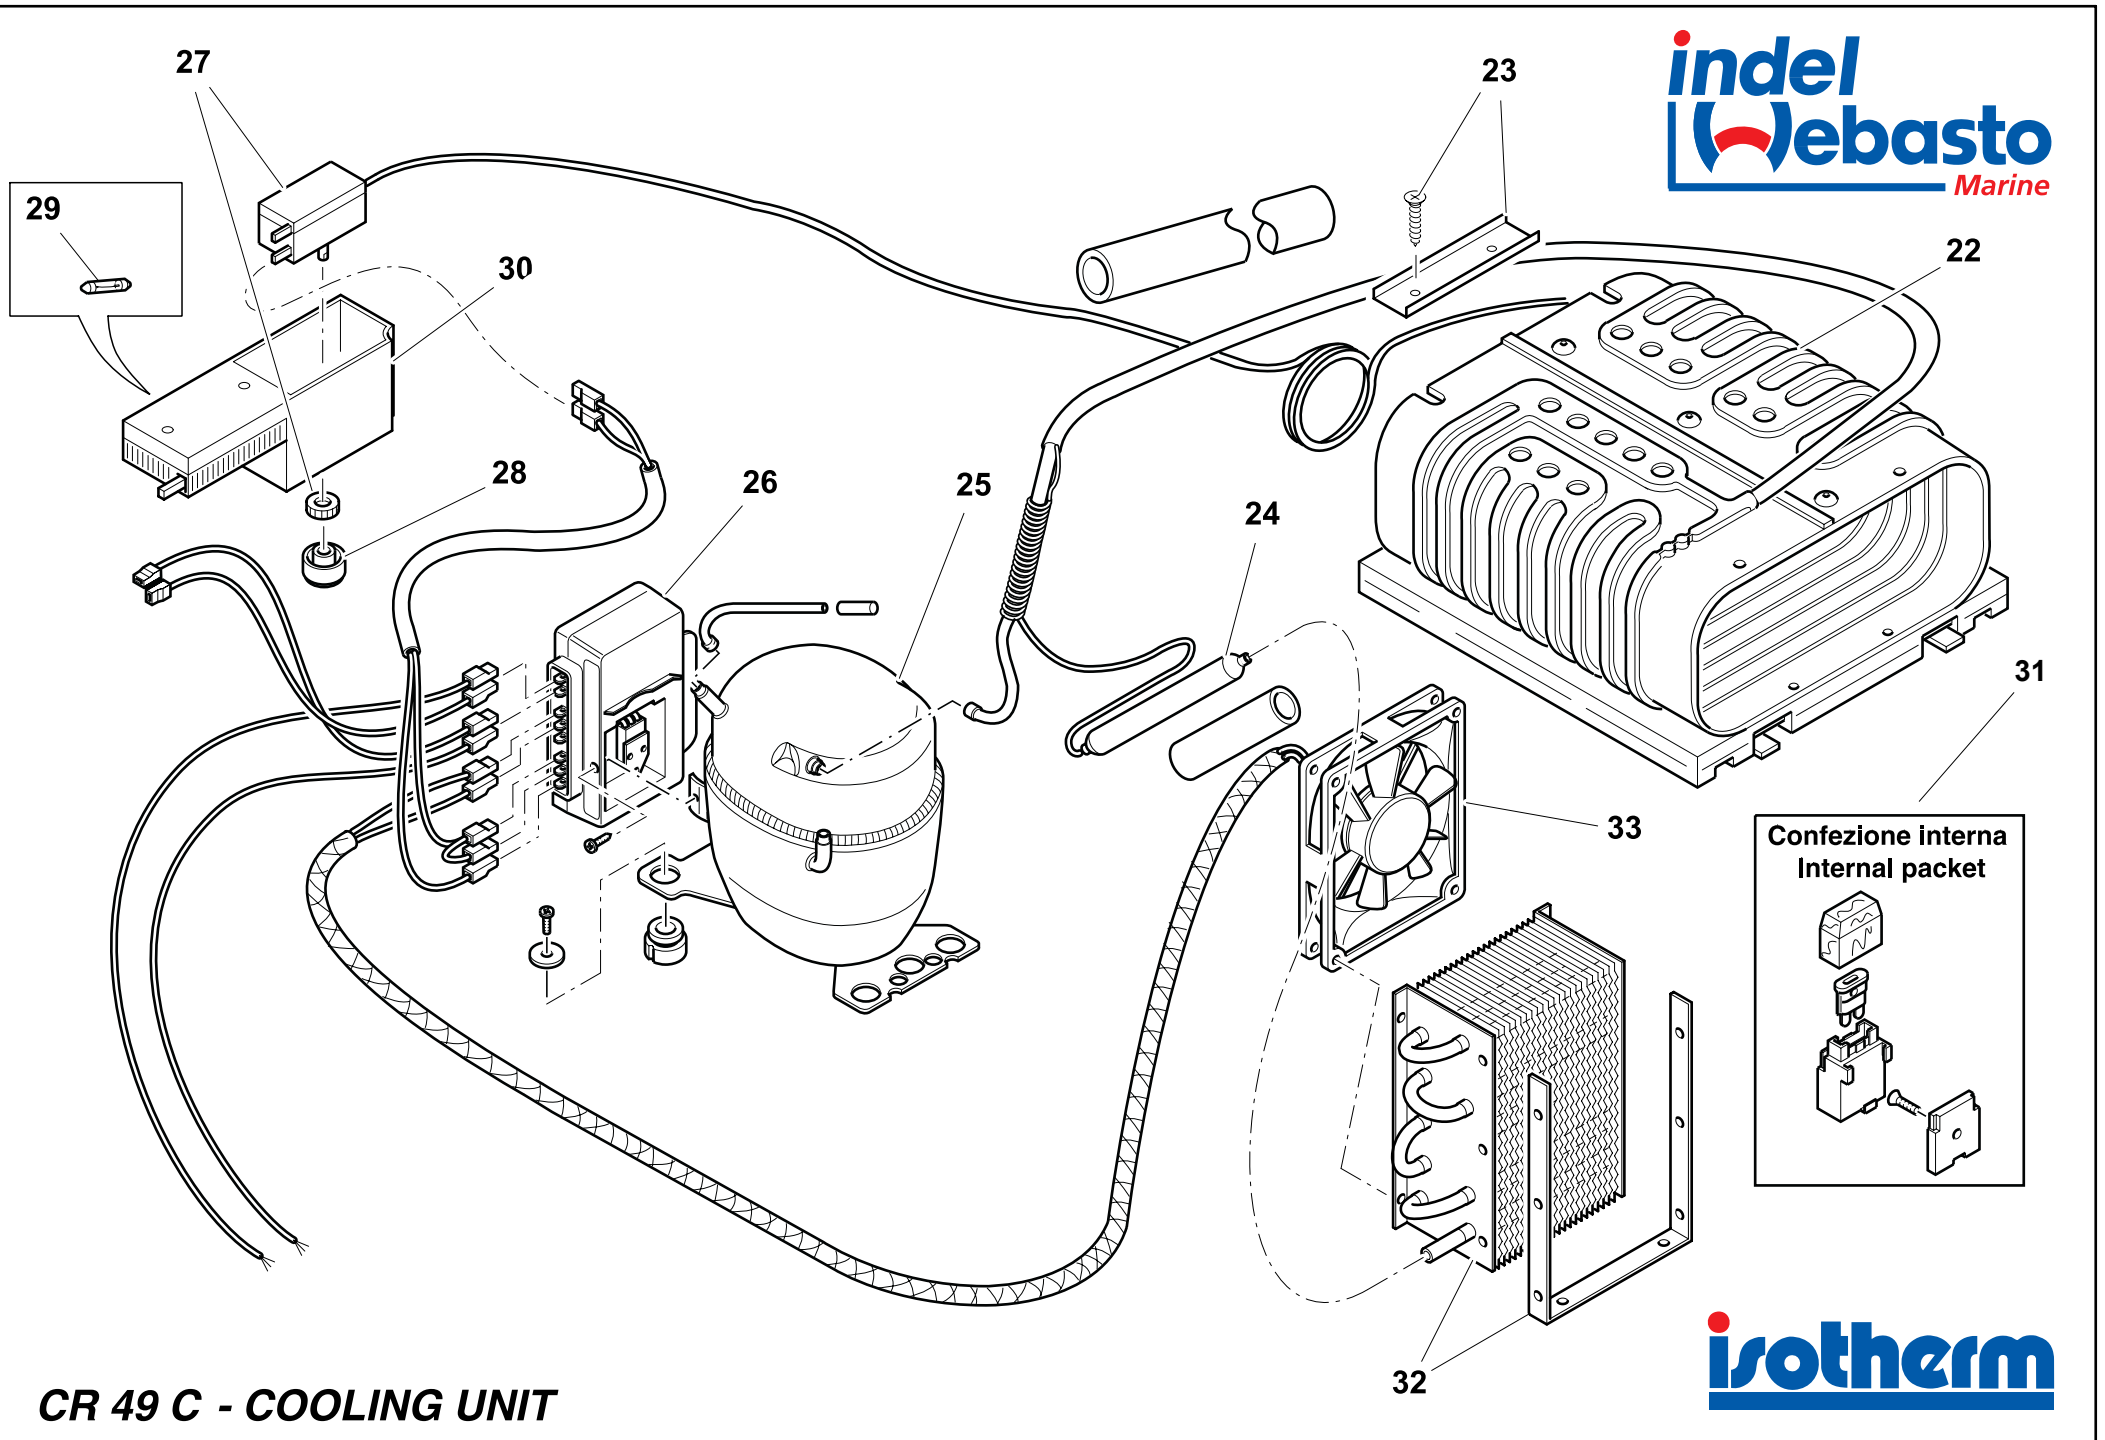

CR 49 C - CABINET

CR 49 C - COOLING UNIT

NUMERO NUMBER	CODICE ARTICOLO ITEM CODE	DESCRIZIONE ARTICOLO ITEM DESCRIPTION
1	SGC00022AA	CUBETTIERA CRUISE ICE CUBE CRUISE
2		
3	SGB00018AA	SUPPORTO PERNO PORTA CR42/49 TOP BLACK CR42/49
4	SGB00200AA	FLANGIA 3-LATI CR42/49 NERA C. 3-SIDE FIXING FRAME CR42-49 BLACK C.
5	SDF00016AA	KIT FISSAGGIO EVAP. OVALE PER CRUISE KIT FOR FIXING EVAP. O FOR CRUISE
6		
7	SGC00229AA	PORTINA EVAPORATORE CRUISE 49/65 C. EVAPORATOR DOOR CRUISE 49/65 C.
8	SGC00019AA	PORTASGOCCIOLATOIO CR42/49/65 D001 DRIP TRAY FRAME CR42/49/65 D001
9		
10		
11	SDF00010AA	PIEDINO GOMMA CRUISE/TB26 RUBBER FOOT CRUISE/TB26
12	SGC00225AA	GRIGLIA INTERNA CRUISE 49 C. INTERNAL SHELF CRUISE 49 C.
13	SGC00020AA	SGOCCIOLATOIO CR42/49/65 D002 DRIP TRAY CR42/49/65 D002
14	SGC00227AA	BALCONCINO GRANDE PORTA CRUISE 49 C. BIG RETAINER CRUISE 49 C.
15	SGC00234AA	FILONCINO PER BALCONCINO GRANDE CRUISE 49 C. BIG METAL RETEINER CR49 C.
16	SGC00230AA	PORTA COMPLETA CRUISE 49 C. COMPLETE DOOR CRUISE 49 C.
17	SGA00107AA	PANNELLO PORTA CR49 GRIGIO STANDARD C. DOOR FRONT PANEL CR49 GREY STANDARD C.
18	SGD00008AA	KIT MANIGLIA CRUISE DOOR KIT HANDLE CRUISE
19	SGC00232AA	BALCONCINO PICCOLO PORTA CRUISE 49 C. SMALL RETAINER CRUISE 49 C.
20	SBE00022AA	PERNO PORTA CRUISE PIVOT CRUISE
21		
22		
22		
23		
24		
25	SBA00002DA	COMPRESSORE BD35F SENZA CENTRALINA DANFOSS COMPRESSOR BD35F 12/24V NO ELECTRICAL UNIT TP39301
26	SEG00002DA	CENTRALINA DANFOSS 101N0210 BD35/50F 12/24V ELECTRICAL UNIT DANF. 101N0210 BD35/50F 12/24V
26	SEG00030GA	CENTRALINA DANFOSS B35F/BD50F AC/DC 12/24V-115/230V ELECT. UNIT DANFOSS BD35F/50FAC/DC 12/24V-115/230V
27	SEA00092DA	TERMOSTATO CRUISE 49/65/85/130 C. THERMOSTAT CRUISE 49/65/85/130 C.
28	SEA00093AA	MANOPOLA TERMOSTATO CRUISE 49/65/85/130 C. THERMOSTAT KNOB CRUISE 49/65/85/130 C.
29	SEC00005CA	LAMPADA A SILURO 24V-3W LIGHT BULB 24V-3W G115
29	SEC00007BA	LAMPADA A SILURO 12V-3W LIGHT BULB 12V-3W
30	SEA00094AA	SCATOLA TERMOSTATO CRUISE 49/65/85/130 C. THERMOSTAT BOX CRUISE 49/65/85/130 C.
31	SEB00039AA	KIT PORTA-FUSIBILE 15A FUSE-KIT 15A
32	SBD00104AA	CONDENSATORE CRUISE 49/65 C. CRUISE 49/65 CONDENSER C.
33	SBG00037DA	VENTOLA 9x9 CR49/CR65 ELEGANCE FAN 9x9 CR49/CR65 ELEGANCE