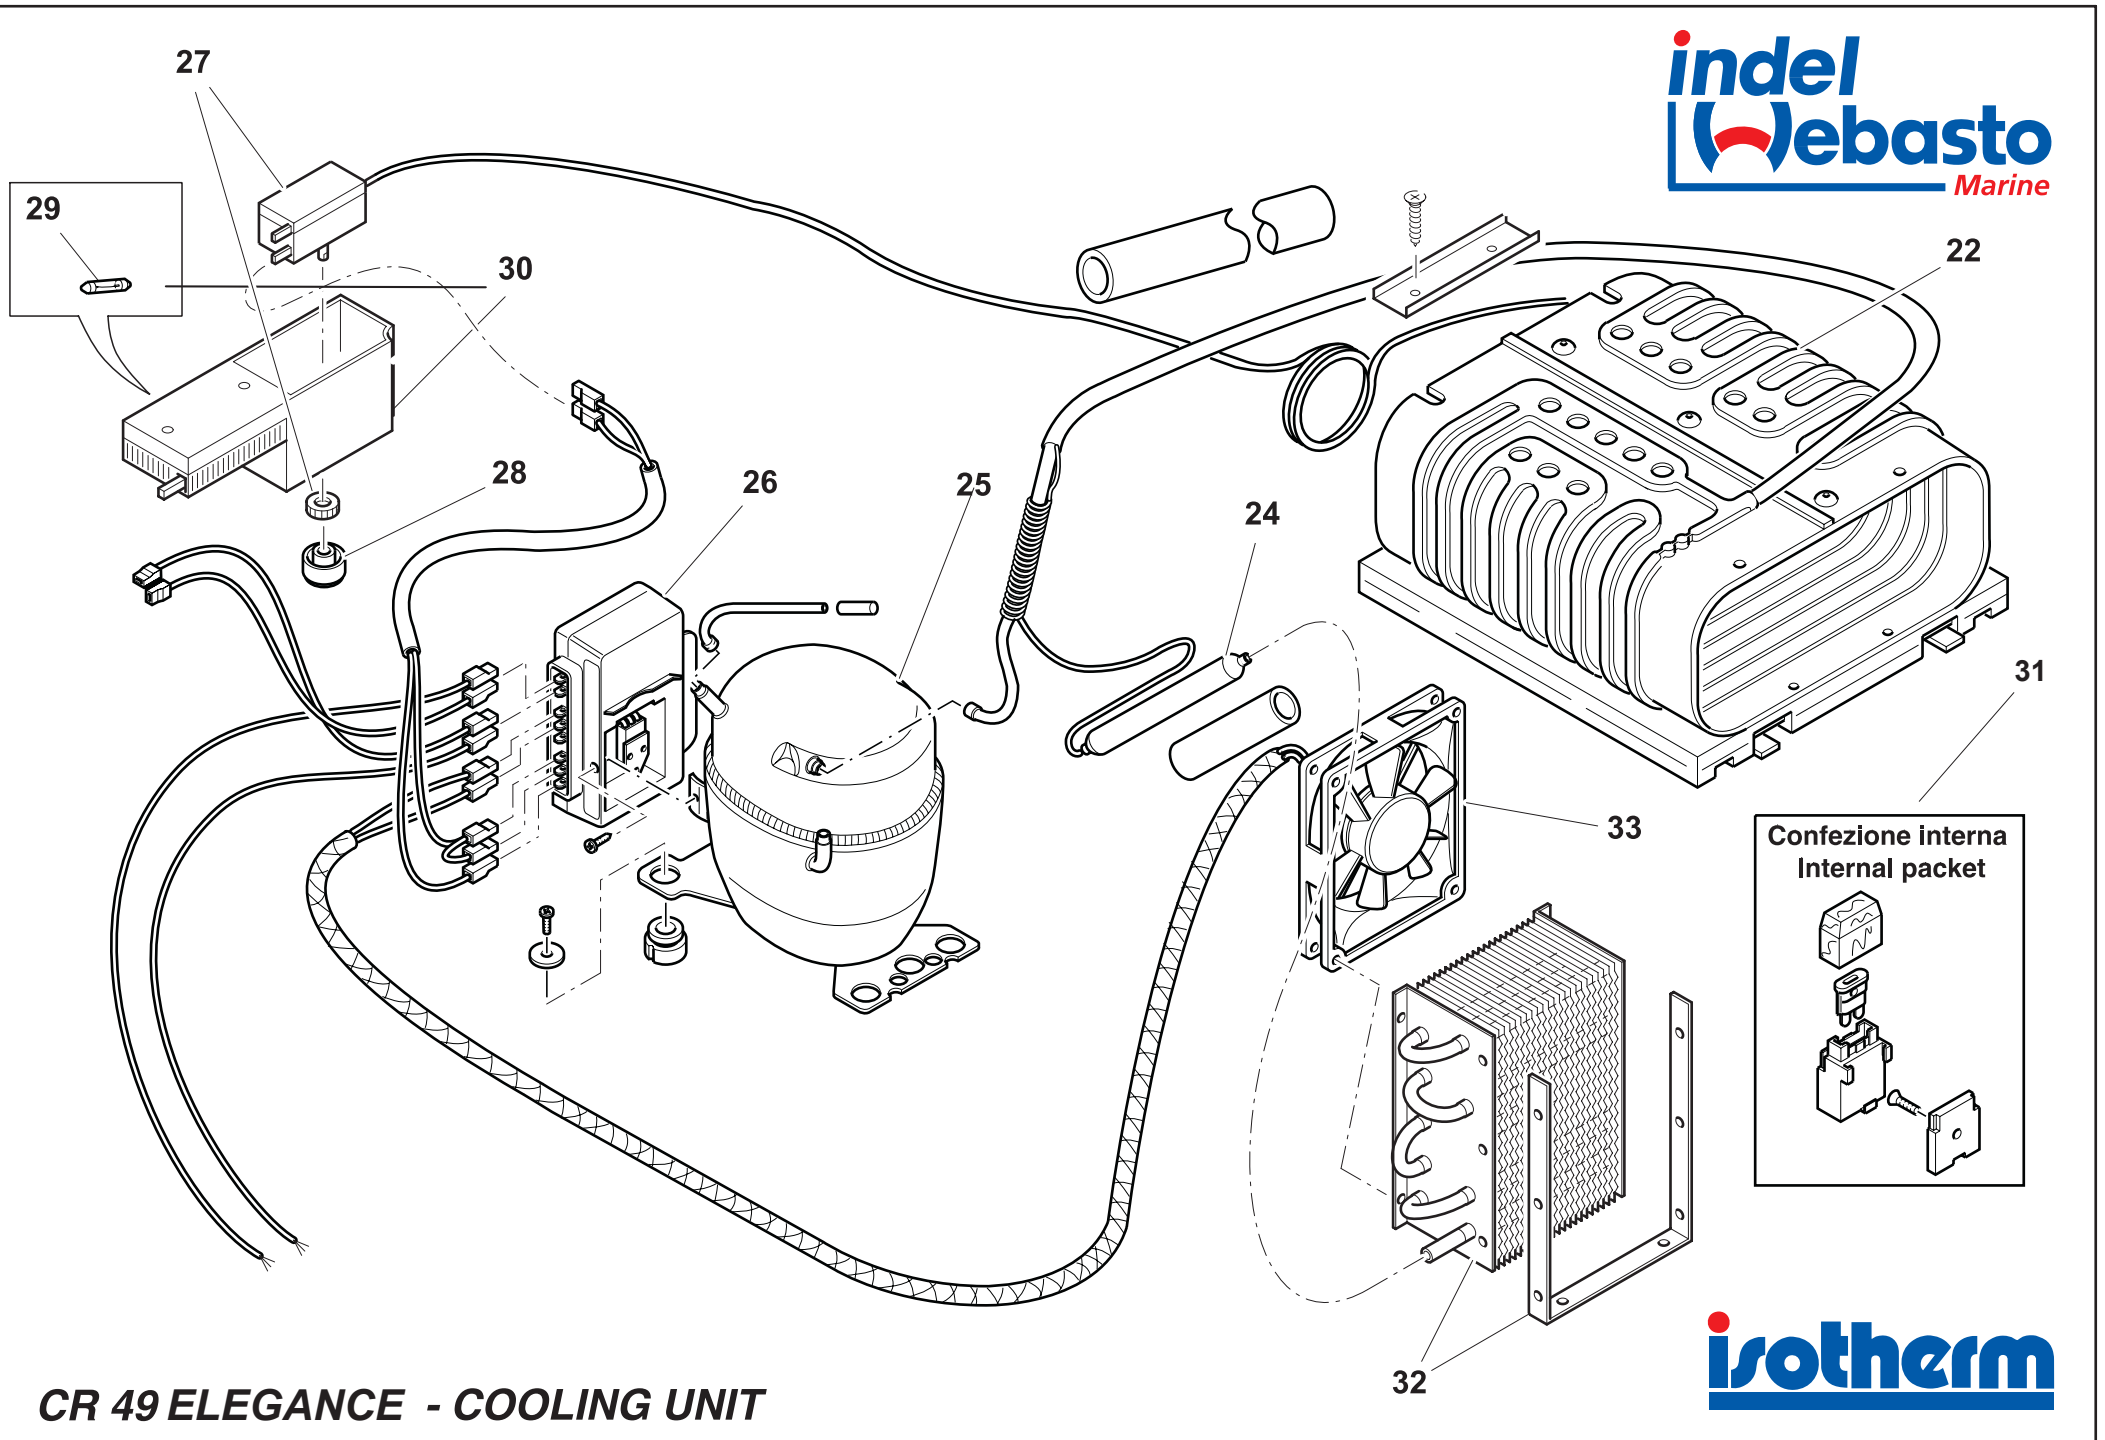

CR 49 ELEGANCE - CABINET

CR 49 ELEGANCE - COOLING UNIT

RICAMBI CR49 ELEGANCE SPARE PARTS CR49 ELEGANCE

NUMERO NUMBER	COD. ARTICOLO ITEM CODE	DESCRIZIONE ARTICOLO ITEM DESCRIPTION
1	SGB00131AA	TOP TOP
2	SBE00194AB	CERNIERA SUPERIORE UPPER HINGE
4	SGC00225AA	GRIGLIA INTERNA INTERNAL SHELF
5	SGC00365AA	COPERTURA EVAPORATORE PLASTIC COVER FOR EVAPORATOR
6	SGC00294AA	PORTINA EVAPORATORE EVAPORATOR DOOR
7	SGC00366AA	SGOCCIOLATOIO DRIP TRAY
8	SGC00022AA	CUBETTIERA ICE TRAY
9	SGB00128AA	FLANGIA 3 LATI 3-SIDED FRAME
10	SGC00362AA	PORTA COMPLETA COMPLETE DOOR
11	SGC00227AA	BALCONCINO GRANDE BIG DOOR SHELF
12	SGC00234AA	FILONCINO METAL RETAINER
13	SBE00195AB	CERNIERA INFERIORE LOWER HINGE
14	SGE00015AA	KIT CORNICI FISSAGGIO PANNELLO 5 SET COMPLETI DOOR FRAME KIT FOR PANEL FIXING 5 COMPLETE SETS
15	SGA00158AA	PANNELLO PORTA + PANNELLO MANIGLIA DOOR PANEL + HANDLE PANEL
16	SGD00043AA	MANIGLIA HANDLE
17	SBE00211AA	STAFFA AGGANCIAMENTO TOP SUPPORT BRACKET FOR TOP
20	SGC00232AA	BALCONCINO PICCOLO SMALL DOOR SHELF
21	SGC00233AA	FILONCINO METAL RETAINER
22	SBF00109AA	EVAPORATORE EVAPORATOR
24	SBD00026AA	FILTRO DRYER
25	SBA00002DA	COMPRESSORE COMPRESSOR
26	SEG00002DA	CENTRALINA 12/24V ELECTRONIC CONTROL UNIT 12/24V
26	SEG00030GA	CENTRALINA AC-DC 12/24/110/230V ELECTRONIC CONTROL UNIT AC-DC 12/24/110/230V
27	SEA00092DA	TERMOSTATO THERMOSTAT
28	SEA00093AA	MANOPOLA TERMOSTATO THERMOSTAT KNOB
29	SEC00038DA	LED LED
30	SEC00004DA	PLAFONIERA COMPLETA COMPLETE LIGHT KIT
31	SEB00039AA	KIT PORTA-FUSIBILE 15A FUSE-KIT 15A
32	SBD00104AA	CONDENSATORE CONDENSER
33	SBG00037DA	VENTOLA 9x9cm FAN 9x9cm
34	SGF00026AA	INSERTO POSIZIONE VENTILAZIONE/CHIUSURA INSERT VENTILATION/CLOSING POSITION