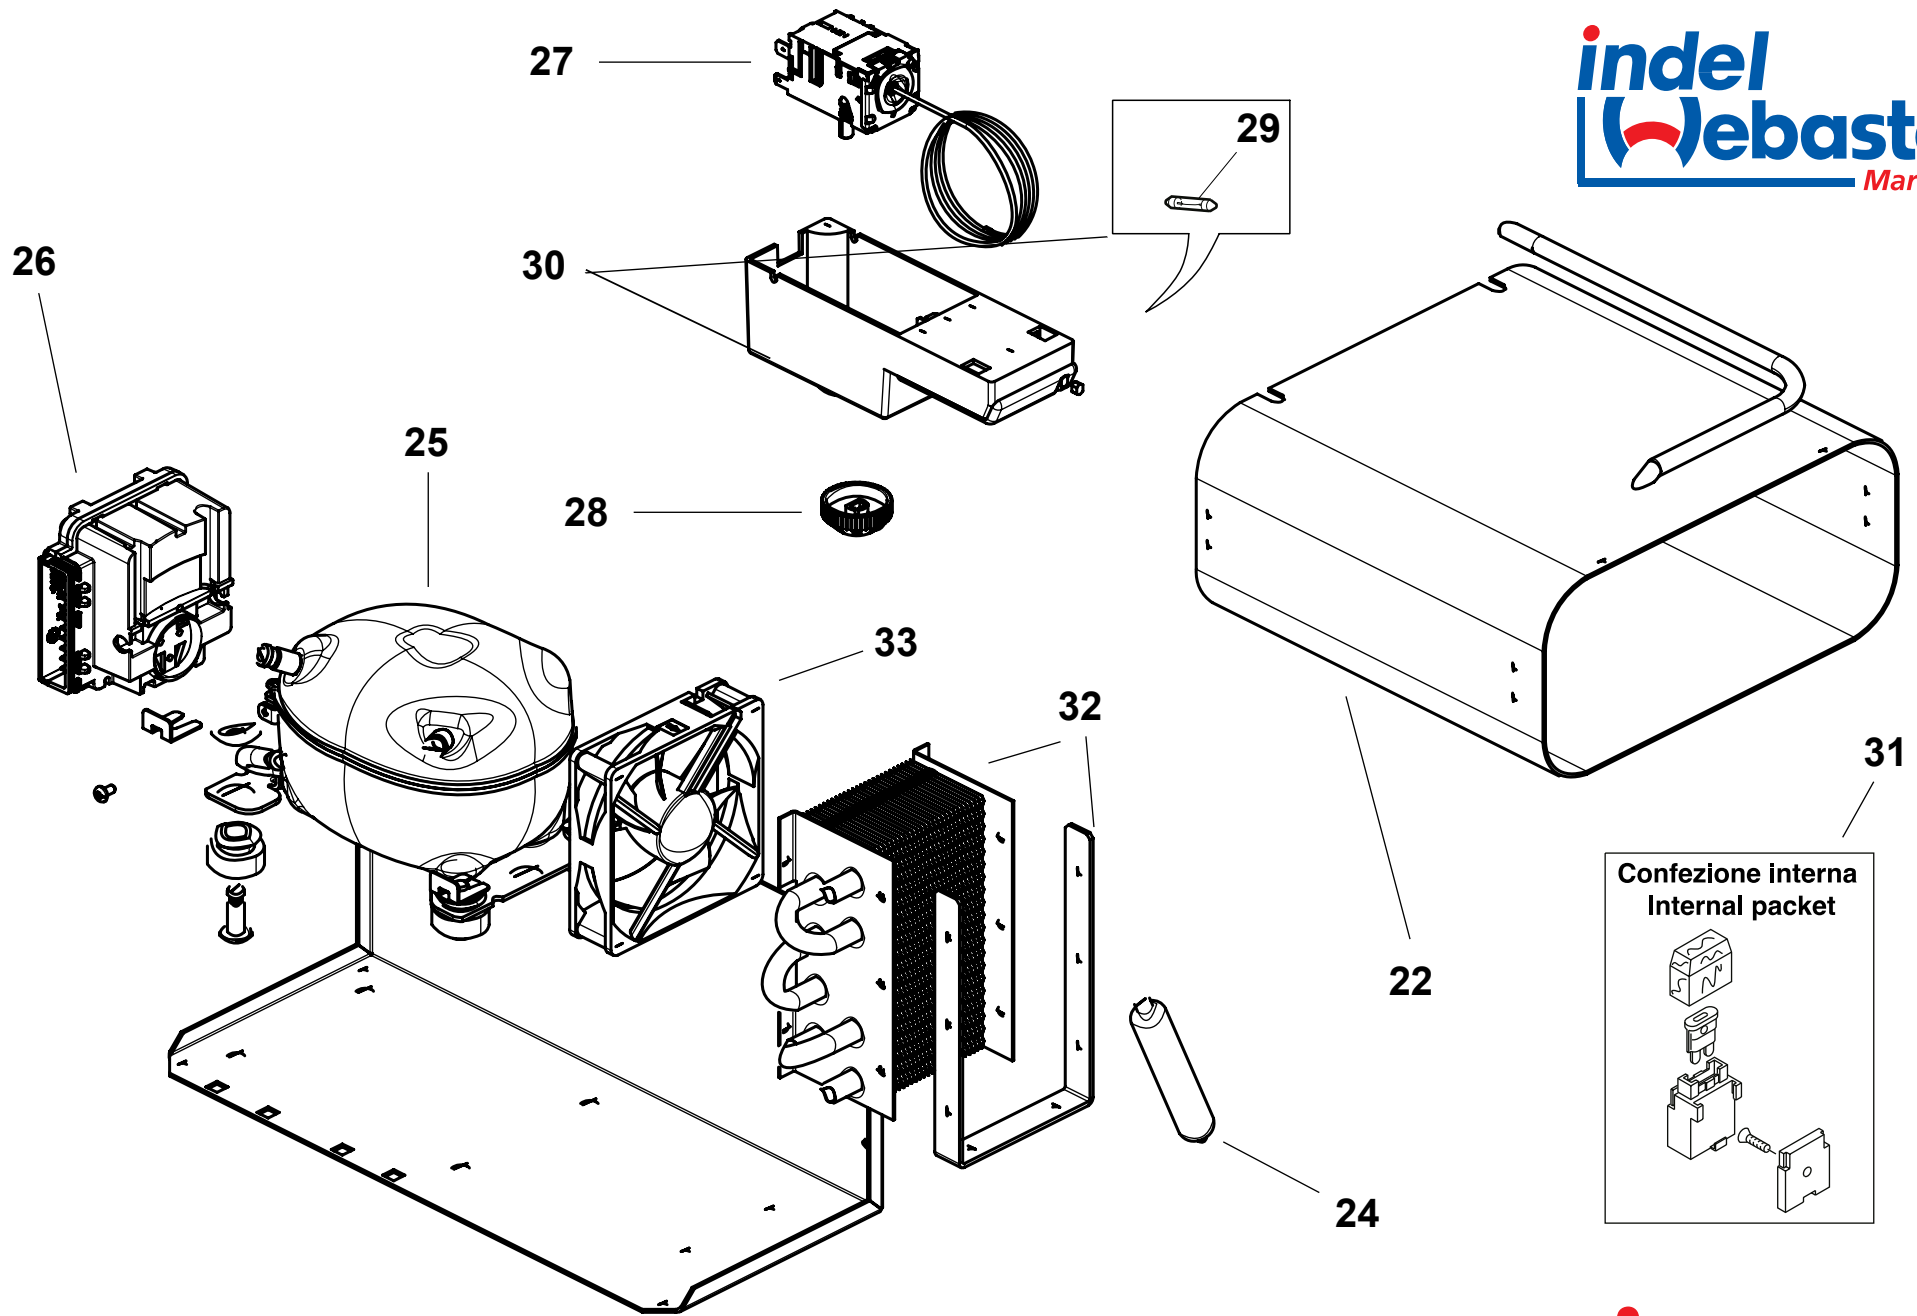

CR 42 ELEGANCE - CABINET

CR 42 ELEGANCE - COOLING UNIT

NUMERO NUMBER	CODICE ARTICOLO ITEM CODE	DESCRIZIONE ARTICOLO ITEM DESCRIPTION
1	SGB00131AA	TOP TOP
2	SBE00194AB	CERNIERA SUPERIORE UPPER HINGE
4	SBE00224AA	GRIGLIA INTERNA INTERNAL SHELF
5	SGC00365AA	COPERTURA EVAPORATORE PLASTIC COVER
6	SGC00294AA	PORTINA EVAPORATORE EVAPORATOR DOOR
7	SGC00366AA	SGOCCIOLATOIO DRIP TRAY
8	SGC00022AA	CUBETTIERA ICE TRAY
9	SGB00128AA	FLANGIA 3 LATI 3-SIDED FRAME
10	SGC00362AA	PORTA COMPLETA COMPLETE DOOR
11	SGC00227AA	BALCONCINO GRANDE BIG DOOR SHELF
12	SGC00234AA	FILONCINO METAL RETAINER
13	SBE00195AB	CERNIERA INFERIORE LOWER HINGE
14	SGE00015AA	KIT CORNICI FISSAGGIO PANNELLO 5 SET COMPLETI DOOR FRAME KIT FOR PANEL FIXING 5 COMPLETE SETS
15	SGA00158AA	PANNELLO PORTA + PANNELLO MANIGLIA DOOR PANEL + HANDLE PANEL
16	SGD00043AA	MANIGLIA HANDLE
17	SBE00211AA	STAFFA AGGANCIAMENTO TOP SUPPORT BRACKET FOR TOP
20	SGC00232AA	BALCONCINO PICCOLO SMALL DOOR SHELF
22	SBF00118AB	EVAPORATORE EVAPORATOR
24	SBD00026AA	FILTRO FILTER
25	SBA00045DA	COMPRESSORE VSD COMPRESSOR VSD
26	SEG00043DA	CENTRALINA VSD 12/24V ELECTRONIC CONTROL UNIT VSD 12/24V
26	SEG00050GA	CENTRALINA VSD AC-DC 12/24/110/230V ELECTRONIC CONTROL UNIT VSD AC-DC 12/24/110/230V
27	SEA00092DA	TERMOSTATO THERMOSTAT
28	SEA00093AA	MANOPOLA TERMOSTATO THERMOSTAT KNOB
29	SEC00038DA	LED LED
30	SEC00004DA	PLAFONIERA COMPLETA COMPLETE LIGHT KIT
31	SEB00039AA	KIT PORTA-FUSIBILE 15A FUSE-KIT 15A
32	SBD00104AA	CONDENSATORE CONDENSER
33	SBG00037DA	VENTOLA 9x9 cm FAN 9x9 cm
34	SGF00026AA	INSERTO POSIZIONE VENTILAZIONE/CHIUSURA INSERT VENTILATION/CLOSING POSITION